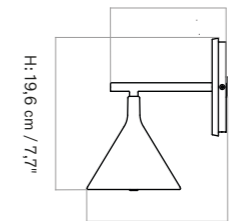

Ø: 12,5 cm / 4,92"

Ø: 12 cm / 4,7"

D: 14,9 cm / 5,9"

D: 18 cm / 7,09"

CAST SCONCE WALL LAMP W/DIFFUSER, DIMMABLE, IP44
Designed by *Tom Chung & Jordan Murphy*

Cast aluminium lamp with vertical brass arm with mounting plate for wall. The lamp is unable to be adjusted once mounted. Please ensure the correct shade angle before attaching to a wall.

LIGHT SPECIFICATION
181 lm
2700 K
Ra > 80
Energy class: G

DIMMER
Rotary dimmer on cord.

CANOPY
N / A

CORD MATERIAL AND COLOUR
PVC cord with matte rubber coating, black, plug, black.

CORD LENGTH
200 cm / 78,7"
The cord can be shortened and be hard wired.

CLASSIFICATION
IP44, Class II

CERTIFICATIONS
CE certified, tests can be obtained upon request.

PACKAGING TYPE
Gift box

PACKAGING MEASUREMENTS
(H × W × D)
25,1 cm × 16,1 cm × 22,8 cm /
9,8" × 6,3" × 8,9"

MATERIALS & MAINTENANCE
Please visit audocph.com for materials, care and maintenance instructions.

Ø: 12,5 cm / 4,92"

Ø: 12 cm / 4,7"

D: 14,9 cm / 5,9"

D: 18 cm / 7,09"