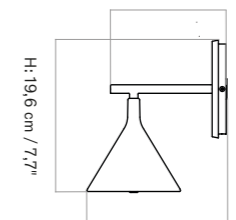

CLASSIFICATION
IP20, Class II

CERTIFICATIONS
CE certified, tests can be obtained upon request.

PACKAGING TYPE
Gift box

PACKAGING MEASUREMENTS
(H × W × D)
25,1 cm × 16,1 cm × 22,8 cm /
9,8" × 6,3" × 8,9"

MATERIALS & MAINTENANCE
Please visit audocph.com for materials, care and maintenance instructions.

Ø: 12,5 cm / 4,92"

Ø: 12 cm / 4,7"

D: 14,9 cm / 5,9"

D: 18 cm / 7,09"

CAST SCONCE WALL LAMP W/DIFFUSER, DIMMABLE, IP44
Designed by *Tom Chung & Jordan Murphy*

Cast aluminium lamp with vertical brass arm with mounting plate for wall. The lamp is unable to be adjusted once mounted. Please ensure the correct shade angle before attaching to a wall.

BLACK
1255500

PRODUCT TYPE
Wall lamp

COLLI
1

ENVIRONMENT
Indoor

DIMENSIONS
H: 19,6 cm / 7,7"
Ø: 12,5 cm / 4,7"
D: 18 cm / 7,09"

COLOUR
Black (RAL 9005)

PRODUCTION PROCESS
Sand-caste aluminium with painted finish.

Ø: 12,5 cm / 4,92"

Ø: 12 cm / 4,7"

D: 14,9 cm / 5,9"

D: 18 cm / 7,09"