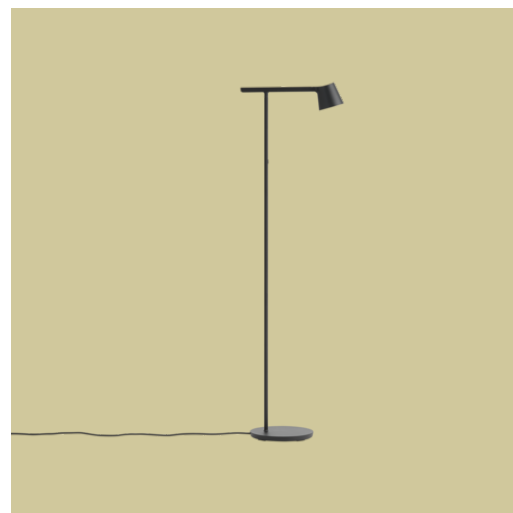

# Tip Floor Lamp

“Throughout the design process, I spent a lot of attention on polishing every single detail and combining it with the lamp’s inherent functionality. I wanted to reduce the lamp’s design to the very essence of its purpose; creating a product that was intuitively understandable and functional in daily life. With its body in molded aluminum with a matte touch, the Tip Floor Lamp has a clean and precise look, highlighting its structural form.”

— Jens Fager

<b>Designed by</b>	Jens Fager
<b>About the Designer</b>	Jens Fager is one of Sweden’s most well-established designers. A graduate from Konstfack University in Stockholm, he has made an international impact with exhibitions in London, Milan, and Stockholm.
<b>Environment</b>	Indoor
<b>Country of Production</b>	China
<b>Preassembled</b>	Yes.
<b>Description</b>	Created from the idea of stripping a design down to its essentials, the Tip Floor Lamp is a simple, functional design that brings careful attention to the subtlety of details. Offering direct as well as ambient light, the lamp’s adjustable head and arm feature an opal diffuser and dimmer function that effortlessly alters the volume of light.
<b>Material</b>	Made in powder coated aluminum. PVC cord. Cord length: 250 cm / 98.4".
<b>Cleaning &amp; Care</b>	Clean with soft dry cloth only. Always switch off electricity supply before cleaning.
<b>Cord Length</b>	250 cm / 98.4"
<b>Light Source Included</b>	Yes.
<b>Dimmable Function</b>	Yes
<b>Additional Information</b>	The lamp head can rotate a total of 100 degrees, with a 50-degree range of motion to each side.

# Tip Floor Lamp

## Dimensions

Height:	110,8 cm / 43.6"
Width:	32 cm / 12.6"
Diameter:	20 cm / 7.9"
Cord Length:	250 cm / 98.4"