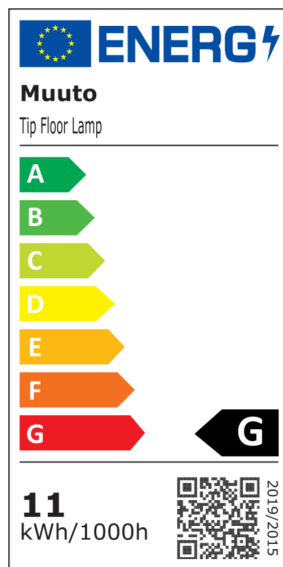

Tip Floor Lamp

Dimensions

Height:	110,8 cm / 43.6"
Width:	32 cm / 12.6"
Diameter:	20 cm / 7.9"
Cord Length:	250 cm / 98.4"

Ready-to-Ship

Grey
Black

Lamp Rating

Voltage	220-240V
Frequency	50/60Hz
IP Rating	IP20
Classification	Class II
Socket	Non-replaceable LEDs

Light Source Specification

Item	Integrated, non-replaceable LED
Watt	10,9W
Lumen	330 lm
Lumen Maintenance	35.000h
Kelvin	2.700K
CRI	90
Dimmable	Yes
Risk Group	Except

Energy Label