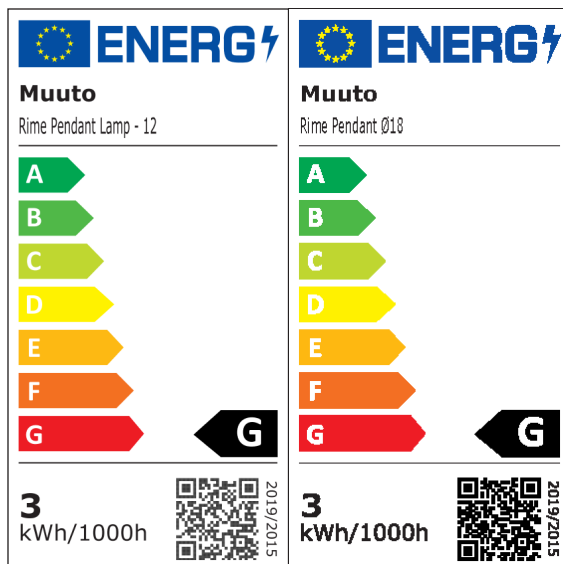

Rime Pendant Lamp

Light Source Recommendation

	Ø 25 cm	Ø 37 cm	Ø 45 cm
Lamp Base	E14	E27	E27
Dimensions	Ø45 x 80 mm	Ø60 x 110 mm	Ø77 x 145 mm
Light Source Shape	P45	A60	A67
Light Source Type	LED with opal or frosted diffuser	LED with opal or frosted diffuser	LED with opal or frosted diffuser
Max Voltage	Max. 40W	Max. 60W	Max. 60W

Light Source Specification

	Ø 12 cm	Ø 18 cm
Item	G9 LED	LED bulb
Watt	3W	3W
Lumen	200 lm	200 lm
Lumen Maintenance	20.000h	20.000h
Kelvin	2.700K	2.700K
CRI	90	90
Dimmable	Yes	Yes

Energy Label