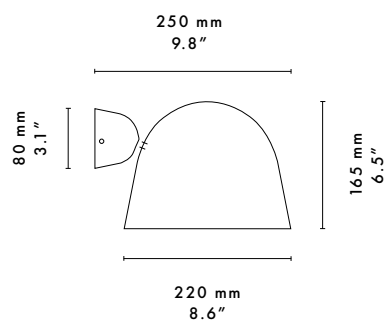

Specifications

E14 (cUL/UL: E12 base), max 25W
IP20, 220-240v, Class II

Versions available

CE, cUL/UL, SAA

Cord

Fabric covered cord with plug (2100 mm/82.6")
Matching the lamp in colour

Bulb

Not included

Country of origin

China

Packaging

No. of boxes: 1 box (2 pcs per box)
2 pcs per box: L 520 x D 370 x H 225 mm
L 20.4 x D 14.5 x H 8.8"

130007: 1 pc per box
1 pc per box: L 220 x D 280 x H 320 mm
L 8.6 x D 11.0 x H 12.6"

Item no / colour

130003 Black (CE)
130007 Mustard (CE)
139200 Black (cUL)
139202 Mustard (cUL)

Product dimensions

Ø 220 x D 250 x H 165 mm
Ø 8.6 x D 9.8 x H 6.5"

Kuppi wall lamp

Designed by Mika Tolvanen

English text