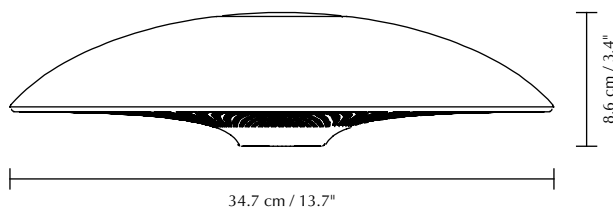

# MANTA RAY

Designed by Anders Klem

Floor and table lampshade  
Compatible with E26 / E27

**DIMENSIONS**  
Ø: 34.7 cm / 13.7"  
H: 8.6 cm / 3.4"

**MATERIAL**  
Steel and glass

**WEIGHT**  
1 kg / 2.2 lb

**WEIGHT INCL. PACKAGING**  
1.8 kg / 4 lb

**LIGHT SOURCE**  
E26 / E27 - max 15W LED (not included)

**PACKAGING DIMENSIONS (L x W x H)**  
38 x 38 x 11.4 cm / 27 x 27 x 4.5"

**ASSEMBLY TIME**  
5 min - video guide at [umage.com](https://umage.com)