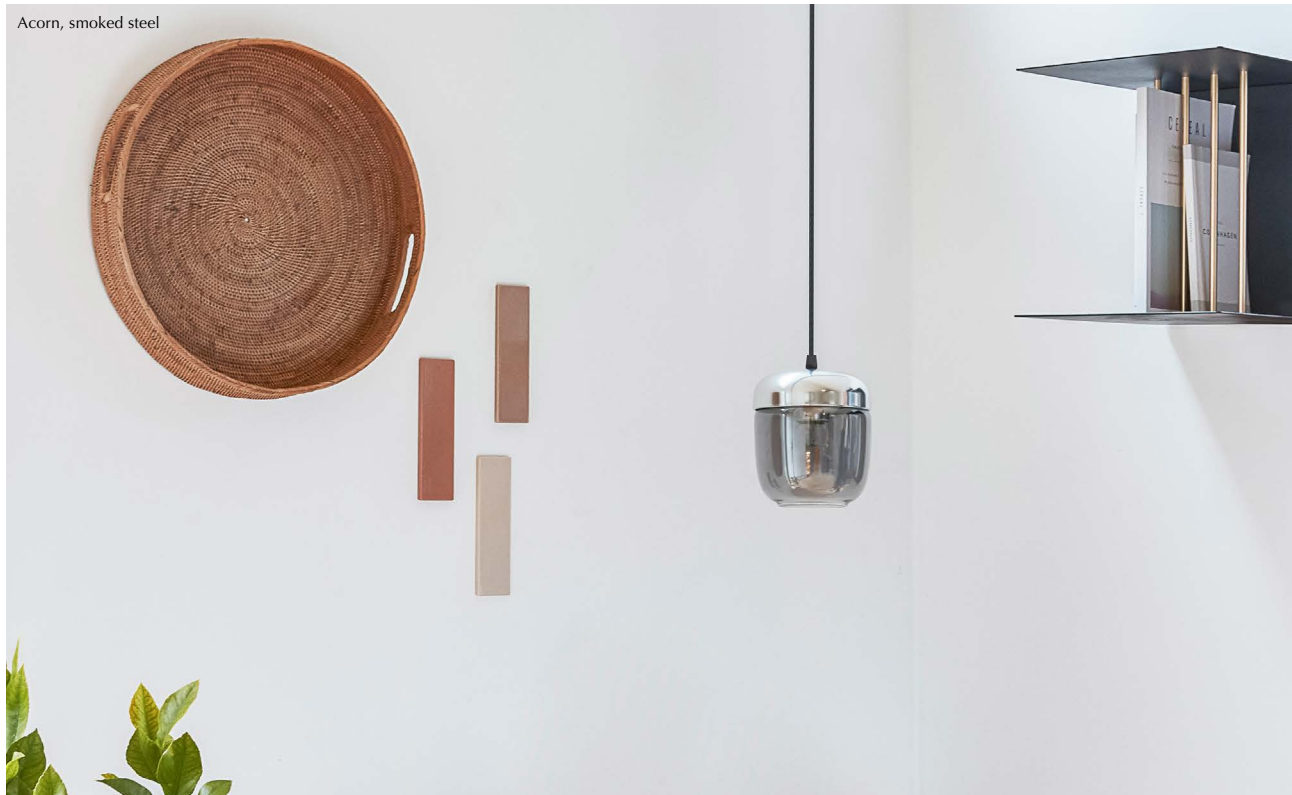

ACORN

Designed by Jacob Rudbeck

TAKE A WALK THROUGH THE PEACEFUL FORESTS

How many times have you walked through a peaceful forest, breathed in the fresh crisp air and listened to the sound of the wind playing with the leaves, thinking that this is a memory you want to keep? UIMAGE aims to make sure that its customers can keep this picturesque image close to their hearts and into their homes with the Acorn family of lampshades.

Inspired by the humble acorn, the pendant light offers a warm glow, perfect for living rooms or kitchens, bathrooms and bedrooms. The Acorn's visible decorative bulb emits a calming light through the glass lampshades. Whether you prefer an industrial look or something more classic, the Acorn looks delightful in cluster above a breakfast bar or dining table, or solitarily lighting a cosy corner.

Find more info on our website umage.com

RECOMMENDED ACCS.

Cord Set	#4005 / #4006
Canopy	#4007 / #4008 / #4029 / #4030
Swag Kit	#4009 / #4010
Cannonball	#4031 / #4032
Cannonball cluster 2	#4089 / #4091
Cannonball cluster 3	#4090 / #4092
Willow single	#4110 / #4111 / #4132 / #4133
Willow double	#4130 / #4134
Willow mini	#4150 / #4151 / #4152 / #4153
Rosette	#4144 / #4145 / #4239 / #4240

RECOMMENDED LIGHT SOURCE(S)

Edison's Idea	#4039