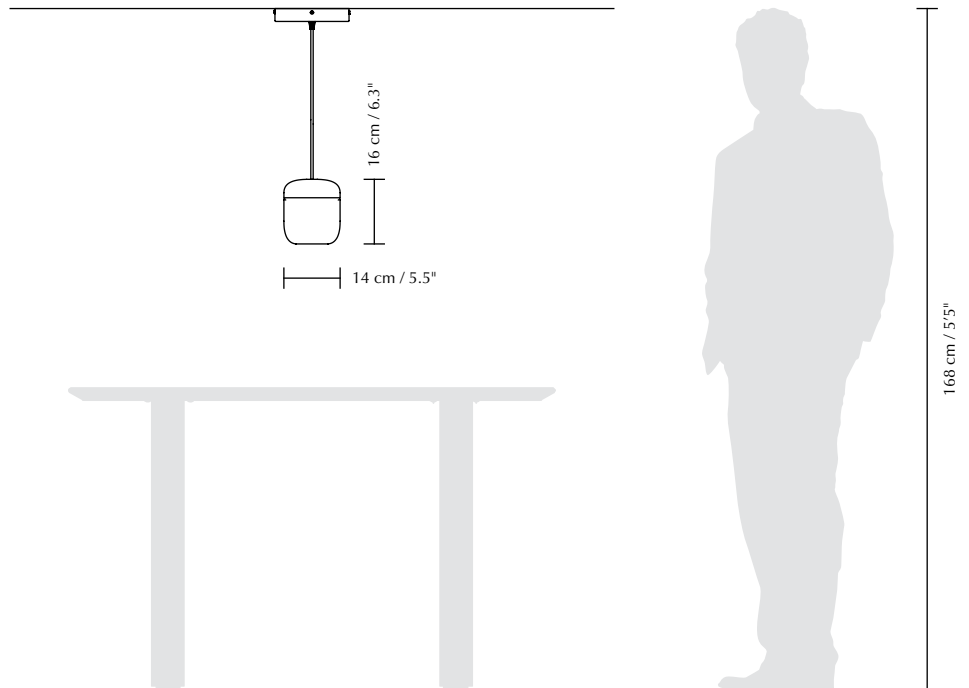

ACORN

Designed by Jacob Rudbeck

UMAGE