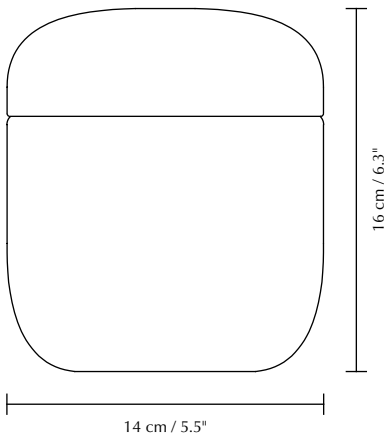

Colour variations

black
polished steel

black
polished brass

black
polished copper

white
polished steel

white
polished brass

white
polished copper

smoked steel

amber brass