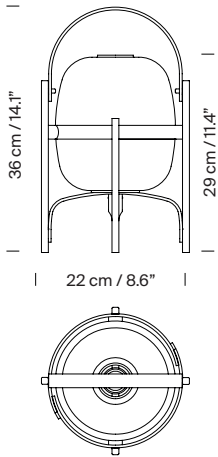

Model:

Collection:
Table lamps

Pendant lamps

Wall lamps (Outdoor)

Outdoor lamps