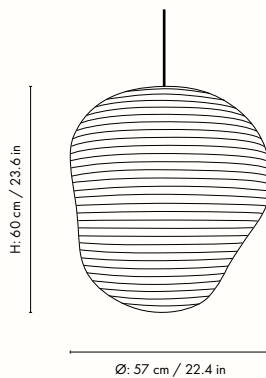

## Information

**Size:** Ø: 38 x H: 40 cm / Ø: 15.0 x H: 15.7 in  
**Material:** Washi paper with stainless steel wire and stainless steel structure  
**Care:** Wipe with a dry cloth  
**Light source:** E27 LED light bulb  
**Info:** Organic shaped. Recommended light source: E27 LED light bulb (E26 US). Light bulb and fabric cord set ceramic not included. Registered design  
**Country of origin:** China  
**Net weight:** 0.2 kg / 0.4 lb  
**Packsize:** EU: 2 / US: 1

## Measurements

## Information

**Size:** Ø: 57 x H: 60 cm / Ø: 22.4 x H: 23.6 in  
**Material:** Washi paper with stainless steel wire and stainless steel structure  
**Care:** Wipe with a dry cloth  
**Light source:** E27 LED light bulb  
**Info:** Organic shaped. Recommended light source: E27 LED light bulb (E26 US). Light bulb and fabric cord set ceramic not included. Registered design  
**Country of origin:** China  
**Net weight:** 0.3 kg / 0.7 lb  
**Packsize:** EU: 2 / US: 1