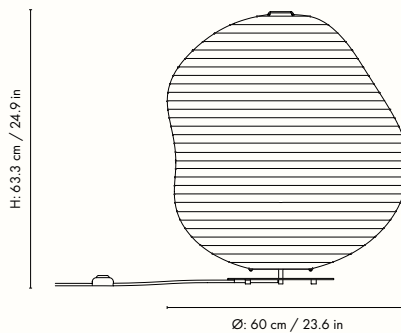

## Information

**Size:** Ø: 75.5 x H: 80 cm / Ø: 29.7 x H: 31.5 in  
**Material:** Washi paper with stainless steel wire and stainless steel structure  
**Care:** Wipe with a dry cloth  
**Light source:** E27 LED light bulb  
**Info:** Organic shaped. Recommended light source: E27 LED light bulb (E26 US). Light bulb and fabric cord set ceramic not included. Registered design  
**Country of origin:** China  
**Net weight:** 0.3 kg / 0.7 lb  
**Packsize:** EU: 2 / US: 1

## Measurements

## Information

**Size:** Ø: 60 x H: 63.3 cm / Ø: 23.6 x H: 24.9 in

**Material:** Washi paper with stainless steel wire and stainless steel structure

**Care:** Wipe with a dry cloth

**Info:** Washi paper with stainless steel wire and stainless steel structure. Powder coated iron base with E27 socket. 2.6 metre black fabric cord with on/off foot switch