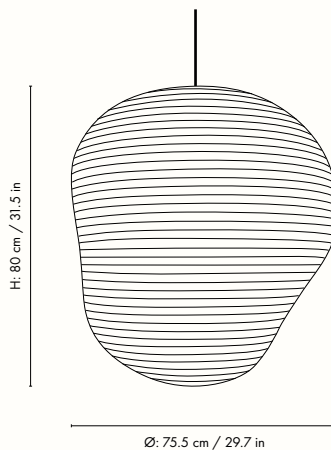

## Information

**Size:** Ø: 57 x H: 60 cm / Ø: 22.4 x H: 23.6 in  
**Material:** Washi paper with stainless steel wire and stainless steel structure  
**Care:** Wipe with a dry cloth  
**Light source:** E27 LED light bulb  
**Info:** Organic shaped. Recommended light source: E27 LED light bulb (E26 US). Light bulb and fabric cord set ceramic not included. Registered design  
**Country of origin:** China  
**Net weight:** 0.3 kg / 0.7 lb  
**Packsize:** EU: 2 / US: 1

## Measurements

## Information

**Size:** Ø: 75.5 x H: 80 cm / Ø: 29.7 x H: 31.5 in  
**Material:** Washi paper with stainless steel wire and stainless steel structure  
**Care:** Wipe with a dry cloth  
**Light source:** E27 LED light bulb  
**Info:** Organic shaped. Recommended light source: E27 LED light bulb (E26 US). Light bulb and fabric cord set ceramic not included. Registered design  
**Country of origin:** China  
**Net weight:** 0.3 kg / 0.7 lb  
**Packsize:** EU: 2 / US: 1