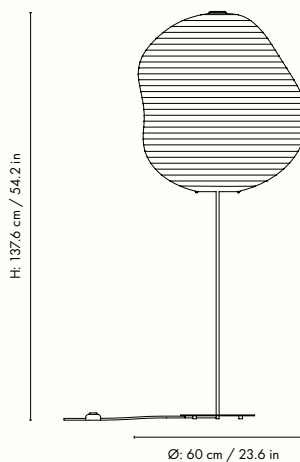

Measurements