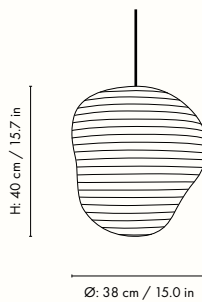

## Information

**Size:** Ø: 38 x H: 40 cm / Ø: 15.0 x H: 15.7 in  
**Material:** Washi paper with stainless steel wire and stainless steel structure  
**Care:** Wipe with a dry cloth  
**Light source:** E27 LED light bulb  
**Info:** Organic shaped. Recommended light source: E27 LED light bulb (E26 US). Light bulb and fabric cord set ceramic not included. Registered design  
**Country of origin:** China  
**Net weight:** 0.2 kg / 0.4 lb  
**Packsize:** EU: 2 / US: 1

## Measurements

## Information

**Size:** Ø: 57 x H: 60 cm / Ø: 22.4 x H: 23.6 in  
**Material:** Washi paper with stainless steel wire and stainless steel structure  
**Care:** Wipe with a dry cloth  
**Light source:** E27 LED light bulb  
**Info:** Organic shaped. Recommended light source: E27 LED light bulb (E26 US). Light bulb and fabric cord set ceramic not included. Registered design  
**Country of origin:** China  
**Net weight:** 0.3 kg / 0.7 lb  
**Packsize:** EU: 2 / US: 1

## Information

**Size:** Ø: 75.5 x H: 80 cm / Ø: 29.7 x H: 31.5 in  
**Material:** Washi paper with stainless steel wire and stainless steel structure  
**Care:** Wipe with a dry cloth  
**Light source:** E27 LED light bulb  
**Info:** Organic shaped. Recommended light source: E27 LED light bulb (E26 US). Light bulb and fabric cord set ceramic not included. Registered design  
**Country of origin:** China  
**Net weight:** 0.3 kg / 0.7 lb  
**Packsize:** EU: 2 / US: 1