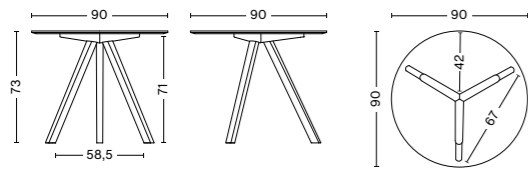

*Nordic Swan Ecolabel does not apply to walnut frame (IN PROCESS)

DIMENSIONS

CPH 20 COFFEE TABLE Ø50 X H49
Diameter 50 cm
Height 49 cm

CPH 20 HIGH TABLE Ø70 X H105
Diameter 70 cm
Height 105 cm

CPH 20 TABLE Ø90 X H73
Diameter 90 cm
Height 73 cm

CPH 20 TABLE Ø120 X H73
Diameter 120 cm
Height 73 cm

PRODUCT INFORMATION

DESIGN YEAR
2012

COUNTRY OF ORIGIN
Denmark

CONSTRUCTION
Requires assembly

WARRANTY
HAY provides a 5-year product warranty. Please contact the HAY sales team for further information about the warranty terms and conditions.