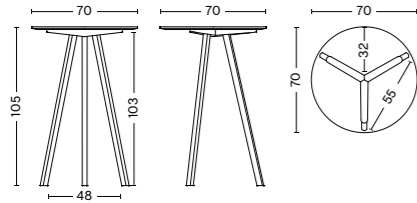

CPH 20 ROUND TABLE DESIGN BY RONAN & ERWAN BOUROULLEC

Sharing the same characteristic angled legs as the rest of the Bouroullec brothers' Copenhagen range, the CPH20 table features a round tabletop that softens the engineered expression. The three-legged table frame comes in different sizes and is available with tabletops and frames in a variety of wood types, materials, and colours, with the possibility to select matching or contrasting combinations. Equally suitable for intimate meetings and larger, café-like environments, this versatile table has an ability to blend into private homes as well as public spaces.

CPH 20 Ø90 | Black oak tabletop | Black oak frame

MATERIALS

TABLETOP

Linoleum, laminate or veneer top with water-based lacquered MDF edge matching frame colour

FRAME

3-legged solid wood

COLOUR & FINISH

Please note that the colours are indicative

*Nordic Swan Ecolabel does not apply to walnut frame (IN PROCESS)

DIMENSIONS

CPH 20 COFFEE TABLE Ø50 X H49
Diameter 50 cm
Height 49 cm

CPH 20 HIGH TABLE Ø70 X H105
Diameter 70 cm
Height 105 cm

CPH 20 TABLE Ø90 X H73
Diameter 90 cm
Height 73 cm

CPH 20 TABLE Ø120 X H73
Diameter 120 cm
Height 73 cm

PRODUCT INFORMATION

DESIGN YEAR
2012

COUNTRY OF ORIGIN
Denmark

CONSTRUCTION
Requires assembly

WARRANTY
HAY provides a 5-year product warranty. Please contact the HAY sales team for further information about the warranty terms and conditions.