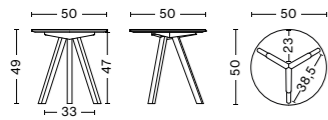

CPH 20 ROUND TABLE DESIGN BY RONAN & ERWAN BOUROULLEC

Sharing the same characteristic angled legs as the rest of the Bouroullec brothers' Copenhagen range, the CPH20 table features a round tabletop that softens the engineered expression. The three-legged table frame comes in different sizes and is available with tabletops and frames in a variety of wood types, materials, and colours, with the possibility to select matching or contrasting combinations. Equally suitable for intimate meetings and larger, café-like environments, this versatile table has an ability to blend into private homes as well as public spaces.

*Nordic Swan Ecolabel does not apply to walnut frame (IN PROCESS)

DIMENSIONS

CPH 20 COFFEE TABLE Ø50 X H49
Diameter 50 cm
Height 49 cm

CPH 20 HIGH TABLE Ø70 X H105
Diameter 70 cm
Height 105 cm

CPH 20 TABLE Ø90 X H73
Diameter 90 cm
Height 73 cm

CPH 20 TABLE Ø120 X H73
Diameter 120 cm
Height 73 cm

PRODUCT INFORMATION

DESIGN YEAR
2012

COUNTRY OF ORIGIN
Denmark

CONSTRUCTION
Requires assembly

WARRANTY
HAY provides a 5-year product warranty. Please contact the HAY sales team for further information about the warranty terms and conditions.