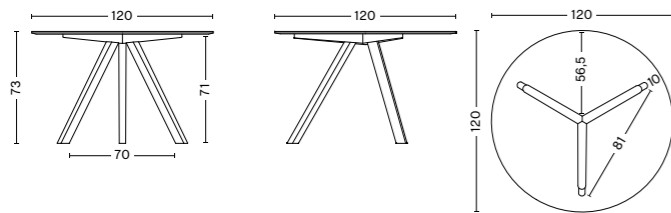

*Nordic Swan Ecolabel does not apply to walnut frame (IN PROCESS)

DIMENSIONS

CPH 20 COFFEE TABLE Ø50 X H49
Diameter 50 cm
Height 49 cm

CPH 20 HIGH TABLE Ø70 X H105
Diameter 70 cm
Height 105 cm

CPH 20 TABLE Ø90 X H73
Diameter 90 cm
Height 73 cm

CPH 20 TABLE Ø120 X H73
Diameter 120 cm
Height 73 cm

PRODUCT INFORMATION

DESIGN YEAR
2012

COUNTRY OF ORIGIN
Denmark

CONSTRUCTION
Requires assembly

WARRANTY
HAY provides a 5-year product warranty. Please contact the HAY sales team for further information about the warranty terms and conditions.