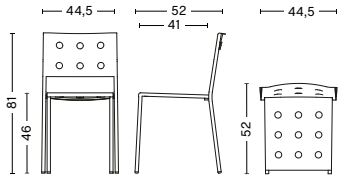

### DIMENSIONS

BALCONY CHAIR  
WIDTH 44,5 CM  
DEPTH 51,5 CM  
HEIGHT 79 CM  
SEAT HEIGHT 46 CM  
SEAT DEPTH 41 CM

BALCONY ARMCHAIR  
WIDTH 51,5 CM  
DEPTH 51,5 CM  
HEIGHT 79 CM  
SEAT HEIGHT 46 CM  
SEAT DEPTH 41 CM

BALCONY DINING CHAIR  
WIDTH 44,5 CM  
DEPTH 52 CM  
HEIGHT 81 CM  
SEAT HEIGHT 46 CM  
SEAT DEPTH 41 CM

BALCONY DINING ARMCHAIR  
WIDTH 51,5 CM  
DEPTH 52 CM  
HEIGHT 81 CM  
SEAT HEIGHT 46 CM  
SEAT DEPTH 41 CM

BALCONY BENCH  
LENGTH 119,5 CM  
DEPTH 35 CM  
HEIGHT 46 CM

BALCONY BENCH  
LENGTH 165,5 CM  
DEPTH 35 CM  
HEIGHT 46 CM

**DIMENSIONS**

**BALCONY DINING BENCH**  
 WIDTH 114 CM  
 DEPTH 52 CM  
 HEIGHT 79 CM  
 SEAT HEIGHT 46 CM

### DIMENSIONS

FOR CHAIR, ARMCHAIR, DINING CHAIR & DINING ARMCHAIR  
WIDTH 38,5 CM  
DEPTH 40,5 CM  
HEIGHT 4 CM

FOR LOUNGE CHAIR & LOUNGE ARMCHAIR  
WIDTH 49,5 CM  
DEPTH 51,5 CM  
HEIGHT 4 CM

FOR BENCH L119,5  
WIDTH 117,5 CM  
DEPTH 30,5 CM  
HEIGHT 4 CM