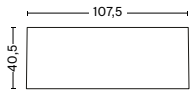

FOR DINING BENCH & DINING BENCH W. ARM
WIDTH 107,5 CM
DEPTH 40,5 CM
HEIGHT 4 CM