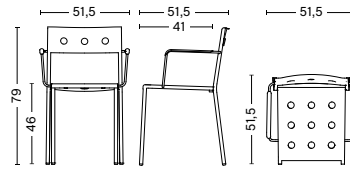

### DIMENSIONS

BALCONY CHAIR  
WIDTH 44,5 CM  
DEPTH 51,5 CM  
HEIGHT 79 CM  
SEAT HEIGHT 46 CM  
SEAT DEPTH 41 CM

BALCONY ARMCHAIR  
WIDTH 51,5 CM  
DEPTH 51,5 CM  
HEIGHT 79 CM  
SEAT HEIGHT 46 CM  
SEAT DEPTH 41 CM

BALCONY DINING CHAIR  
WIDTH 44,5 CM  
DEPTH 52 CM  
HEIGHT 81 CM  
SEAT HEIGHT 46 CM  
SEAT DEPTH 41 CM

BALCONY DINING ARMCHAIR  
WIDTH 51,5 CM  
DEPTH 52 CM  
HEIGHT 81 CM  
SEAT HEIGHT 46 CM  
SEAT DEPTH 41 CM

BALCONY BENCH  
LENGTH 119,5 CM  
DEPTH 35 CM  
HEIGHT 46 CM

BALCONY BENCH  
LENGTH 165,5 CM  
DEPTH 35 CM  
HEIGHT 46 CM

**DIMENSIONS**

**BALCONY DINING BENCH**  
 WIDTH 114 CM  
 DEPTH 52 CM  
 HEIGHT 79 CM  
 SEAT HEIGHT 46 CM

### DIMENSIONS

FOR CHAIR, ARMCHAIR, DINING CHAIR & DINING ARMCHAIR  
WIDTH 38,5 CM  
DEPTH 40,5 CM  
HEIGHT 4 CM

FOR LOUNGE CHAIR & LOUNGE ARMCHAIR  
WIDTH 49,5 CM  
DEPTH 51,5 CM  
HEIGHT 4 CM

FOR BENCH L119,5  
WIDTH 117,5 CM  
DEPTH 30,5 CM  
HEIGHT 4 CM