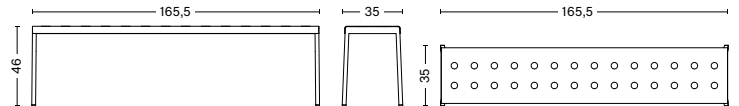

BALCONY BENCH
LENGTH 165,5 CM
DEPTH 35 CM
HEIGHT 46 CM