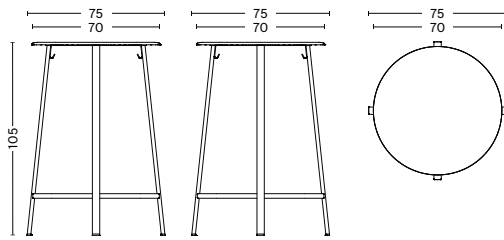

REVOLVER TABLE

PRODUCT FACT SHEET

REVOLVER TABLE

DESIGN BY LEON RANSMEIER, 2018

Designed to accompany the family of Revolver stools, Leon Ransmeier's Revolver Table is made in powder coated steel and features the same curved edges and sense of symmetry. In terms of functionality, the circular footrest provides support, while hooks on the table legs enable coats and bags to be hung securely underneath. The table is available in different colours, and is suitable for a wide range of cafés, restaurants, and other public environments.

DIMENSIONS

DIAMETER Ø70 CM

HEIGHT 105 CM

MATERIALS

REVOLVER TABLE
Powder coated steel.

GLIDER
Adjustable glider. Suitable for most floorings which are not too sensitive.

CONSTRUCTION

The table is built with a knock-down technique, so it is easy to flat pack. The square legs are attached to the foot ring's top ring and tabletop with a total of 16 screws, which makes it extremely stable. Four adjustable gliders ensure a level surface, regardless of any uneven floors.