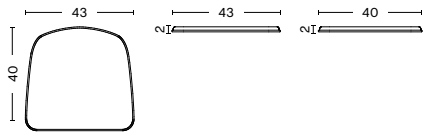

DIMENSIONS

WIDTH 43 CM
DEPTH 40 CM
HEIGHT 2 CM

MATERIALS

FOAM
20 mm Polyurethane foam.

BACKING
Non-slip backing.

OPTIONS

CMHR foam (fire retardant).

COLOUR & FINISH