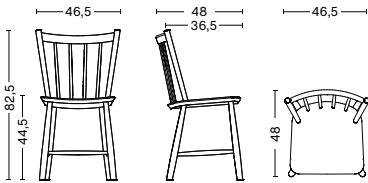

## J41 CHAIR

DESIGN BY BØRGE MOGENSEN, 2017

HAY's reproduction of Børge Mogensen's classic J41 Chair has a slightly slanted backrest and widely-spaced spindles creating an uncluttered design that offers a timeless quality. Crafted in solid wood, the design combines natural warmth and comfort with durability. Available in oak or beech in a variety of oiled, natural or coloured finishes.

### DIMENSIONS

WIDTH 46,5 CM

DEPTH 48 CM

HEIGHT 82,5 CM

SEAT HEIGHT 44,5 CM

SEAT WIDTH 36,5 CM