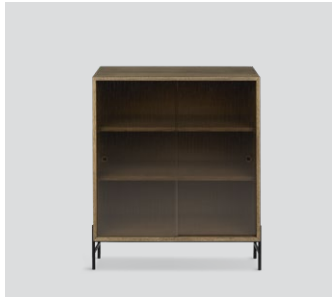

# Hifive glass cabinet

Hifive glass cabinet 75H74  
light oak H15 legs

Hifive glass cabinet 75H74  
smoked oak H15 legs

Hifive glass cabinet 75H74  
black oak H28 legs

Hifive glass cabinet 100H74  
light oak H28 legs

Hifive glass cabinet 100H74  
smoked oak H15 legs

Hifive glass cabinet 75H74  
black oak H15 legs

**Product type:** Glass cabinet  
**Design:** Rudi Wulff, 2018 / 2023  
**Material cabinets:** MDF, oak veneer  
**Colour cabinets:** Light oiled oak, smoked oak finish  
 or black painted oak  
**Material doors:** Tempered glass (fluted)  
**Colour doors:** Bronze tinted  
**Material legs:** Steel  
**Colour legs:** Black (Ral 9005)

### Glass cabinet 75

Light oiled oak – Item no. 2350  
 Smoked oak – Item no. 2351  
 Black painted oak – Item no. 2352

### Legs H28 (high)

75 cm  
 – Item no. 2041