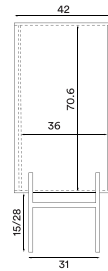

# Hifive glass cabinet

Hifive glass cabinet 75H74  
light oak H15 legs

Hifive glass cabinet 75H74  
smoked oak H15 legs

Hifive glass cabinet 75H74  
black oak H28 legs

Hifive glass cabinet 100H74  
light oak H28 legs

## Dimensions (cm):

**Net weight 75 cm cabinet:** 27.5 kg  
**Net weight 100 cm cabinet:** 39.5 kg

**Net weight legs 75 cm:** 2.2 kg / 2.4 kg  
**Net weight legs 100 cm:** 2.4 kg / 2.6 kg

**Minimum order size:** 1

### Legs H15 (low)

75 cm  
 – Item no. 2053

### Legs H28 (high)

75 cm  
 – Item no. 2041