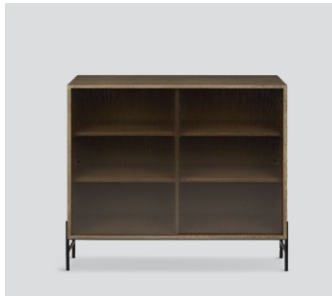

# Hifive glass cabinet

Hifive glass cabinet 75H74  
light oak H15 legs

Hifive glass cabinet 75H74  
smoked oak H15 legs

Hifive glass cabinet 75H74  
black oak H28 legs

Hifive glass cabinet 100H74  
light oak H28 legs

Hifive glass cabinet 100H74  
smoked oak H15 legs

Hifive glass cabinet 75H74  
black oak H15 legs

**Product type:** Glass cabinet  
**Design:** Rudi Wulff, 2018 / 2023  
**Material cabinets:** MDF, oak veneer  
**Colour cabinets:** Light oiled oak, smoked oak finish  
 or black painted oak  
**Material doors:** Tempered glass (fluted)  
**Colour doors:** Bronze tinted  
**Material legs:** Steel  
**Colour legs:** Black (Ral 9005)

### Glass cabinet 75

Light oiled oak – Item no. 2350  
 Smoked oak – Item no. 2351  
 Black painted oak – Item no. 2352

### Legs H28 (high)

75 cm  
 – Item no. 2041