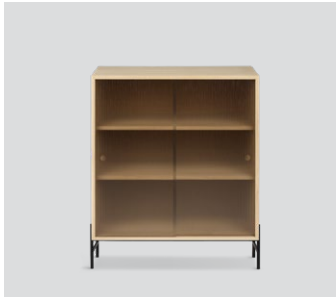

# Hifive glass cabinet

Hifive glass cabinet 75H74  
light oak H15 legs

Hifive glass cabinet 75H74  
smoked oak H15 legs

Hifive glass cabinet 75H74  
black oak H28 legs

Hifive glass cabinet 100H74  
light oak H28 legs

Hifive glass cabinet 100H74  
smoked oak H15 legs

Hifive glass cabinet 75H74  
black oak H15 legs

**Product type:** Glass cabinet  
**Design:** Rudi Wulff, 2018 / 2023  
**Material cabinets:** MDF, oak veneer  
**Colour cabinets:** Light oiled oak, smoked oak finish  
 or black painted oak  
**Material doors:** Tempered glass (fluted)  
**Colour doors:** Bronze tinted  
**Material legs:** Steel  
**Colour legs:** Black (Ral 9005)