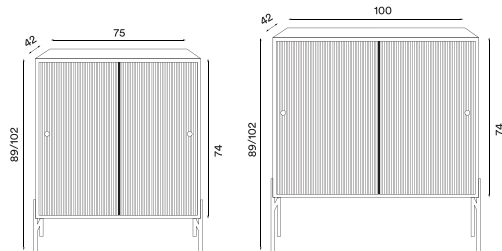

# Hifive glass cabinet

Hifive glass cabinet 75H74  
light oak H15 legs

Hifive glass cabinet 75H74  
smoked oak H15 legs

Hifive glass cabinet 75H74  
black oak H28 legs

Hifive glass cabinet 100H74  
light oak H28 legs

## Dimensions (cm):

**Net weight 75 cm cabinet:** 27.5 kg  
**Net weight 100 cm cabinet:** 39.5 kg

**Net weight legs 75 cm:** 2.2 kg / 2.4 kg  
**Net weight legs 100 cm:** 2.4 kg / 2.6 kg

**Minimum order size:** 1

### Legs H15 (low)

75 cm  
 – Item no. 2053

### Legs H28 (high)

75 cm  
 – Item no. 2041