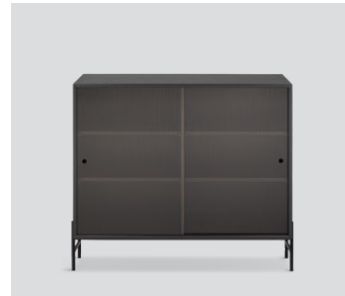

# Hifive glass cabinet

Hifive glass cabinet 75H74  
light oak H15 legs

Hifive glass cabinet 75H74  
smoked oak H15 legs

Hifive glass cabinet 75H74  
black oak H28 legs

Hifive glass cabinet 100H74  
light oak H28 legs

Hifive glass cabinet 100H74  
smoked oak H15 legs

Hifive glass cabinet 75H74  
black oak H15 legs

**Product type:** Glass cabinet  
**Design:** Rudi Wulff, 2018 / 2023  
**Material cabinets:** MDF, oak veneer  
**Colour cabinets:** Light oiled oak, smoked oak finish  
 or black painted oak  
**Material doors:** Tempered glass (fluted)  
**Colour doors:** Bronze tinted  
**Material legs:** Steel  
**Colour legs:** Black (Ral 9005)