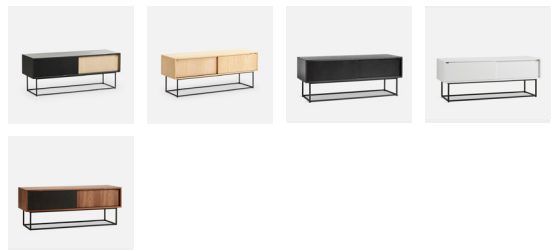

VIRKA SIDEBOARD (LOW)

DESIGNED BY RØPKE DESIGN AND MOAAK

WITH CLEAN LINES AND A SIMPLE EXPRESSION, THE VIRKA SIDEBOARD CAN BE A PART OF A CONSISTENT DESIGN LANGUAGE OR BE A STANDALONE OBJECT. THE ELEGANT SIDEBOARD IS DESIGNED WITH SLIDING DOORS SO IT WILL NEVER TAKE UP UNNECESSARY SPACE IN YOUR ROOM. THE STRONG GEOMETRICAL FRAME ELEGANTLY LIFTS THE SIDEBOARD ABOVE THE FLOOR AND ADDS LIGHTNESS TO THE DESIGN.

YEAR OF DESIGN

2016

CATEGORY

STORAGE AND SHELVING

FRAME

BLACK PAINTED METAL

CARCASS

BLACK PAINTED OAK VENEER
WHITE OIL TREATED OAK VENEER
WHITE PAINTED OAK VENEER
WALNUT VENEER

ASSEMBLY

FULLY ASSEMBLED

CABLE HOLES

TWO ON THE BACK

FEET

ADJUSTABLE

SHELVES

TWO ADJUSTABLE SHELVES

PACKAGING DIMENSIONS

L 1265 X D 465 X H 550 MM
L 49.8 X D 18.3 X H 21.7 "

MAINTENANCE

FOR DAILY CARE, WIPE OFF WITH A CLEAN,
MOIST CLOTH FOLLOWED BY A SOFT DRY CLOTH

DIMENSIONS

L 1200 X D 400 X H 470 MM
L 47.2 X D 15.7 X H 18.5 "

ITEM NO / COLOUR

120410 BLACK PAINTED/OAK VENEER
120411 OAK VENEER/OAK VENEER
120412 BLACK PAINTED OAK
120413 WHITE PAINTED OAK
120414 WALNUT VENEER/BLACK PAINTED