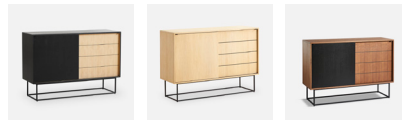

VIRKA

PRODUCT SHEET

VIRKA SIDEBOARD (HIGH)

DESIGNED BY RØPKE DESIGN AND MOAAK

WITH CLEAN LINES AND A SIMPLE EXPRESSION, THE VIRKA SIDEBOARD CAN BE A PART OF A CONSISTENT DESIGN LANGUAGE OR BE A STANDALONE OBJECT. THE ELEGANT SIDEBOARD IS DESIGNED WITH SLIDING DOORS SO IT WILL NEVER TAKE UP UNNECESSARY SPACE IN YOUR ROOM. THE STRONG GEOMETRICAL FRAME ELEGANTLY LIFTS THE SIDEBOARD ABOVE THE FLOOR AND ADDS LIGHTNESS TO THE DESIGN.

SHELVES

TWO ADJUSTABLE SHELVES

PACKAGING DIMENSIONS

L 1270 X D 465 X H 880 MM

L 50 X D 18.3 X H 34.6 "

MAINTENANCE

FOR DAILY CARE, WIPE OFF WITH A CLEAN, MOIST CLOTH FOLLOWED BY A SOFT DRY CLOTH

DIMENSIONS

L 1200 X D 400 X H 820 MM

L 47.2 X D 15.7 X H 32.2 "

ITEM NO / COLOUR

120310 BLACK PAINTED/OAK VENEER

120311 OAK VENEER/OAK VENEER

120315 WALNUT VENEER/BLACK PAINTED

VIRKA SIDEBOARD (LOW)

DESIGNED BY RØPKE DESIGN AND MOAAK

WITH CLEAN LINES AND A SIMPLE EXPRESSION, THE VIRKA SIDEBOARD CAN BE A PART OF A CONSISTENT DESIGN LANGUAGE OR BE A STANDALONE OBJECT. THE ELEGANT SIDEBOARD IS DESIGNED WITH SLIDING DOORS SO IT WILL NEVER TAKE UP UNNECESSARY SPACE IN YOUR ROOM. THE STRONG GEOMETRICAL FRAME ELEGANTLY LIFTS THE SIDEBOARD ABOVE THE FLOOR AND ADDS LIGHTNESS TO THE DESIGN.