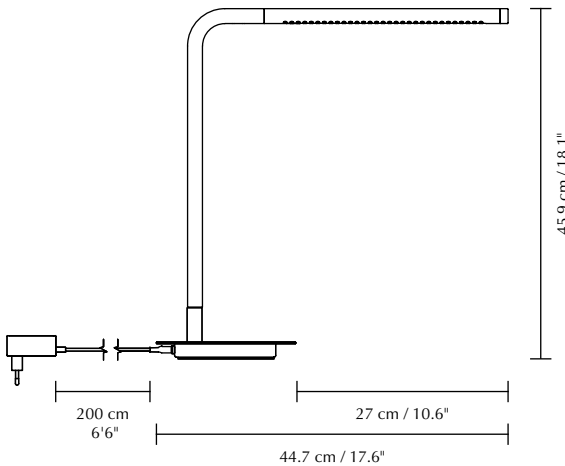

OMNI TABLE

Designed by Søren Ravn Christensen

Table lamp

DIMENSIONS

Ø: 17.7 cm / 12.2"
H: 45.9 cm / 18.1"

MARKINGS, TESTS & CERTIFICATIONS

CE (for indoor use), IP2X

USB-port incl.

MATERIAL

Steel, aluminium, PP and PMMA
Incl. 2 m / 6'6" black cord

WARRANTY

10 years warranty against manufacturer defects

LIGHT SOURCE

11W LED panel built-in. 3000 K - 500 lumen CRI: 93
25000 H. Dimmable

PACKAGING DIMENSIONS (L x W x H)

9 x 21.4 x 48.9 cm / 3.5 x 8.4 x 19.3"

ASSEMBLY TIME

5 min

MEDIA KIT

Photos and press material
Download at umage.presscloud.com

ORDERING INFORMATION

Omni table

#2245