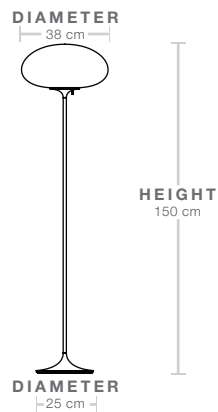

TOTAL WEIGHT

8.2 kg

Packaging - Base

NUMBER OF PARCELS

1

PACKAGING LENGTH

142 cm

PACKAGING WIDTH

32 cm

PACKAGING HEIGHT

29 cm

PACKAGING WEIGHT

3.3 kg

GROSS WEIGHT

10 kg