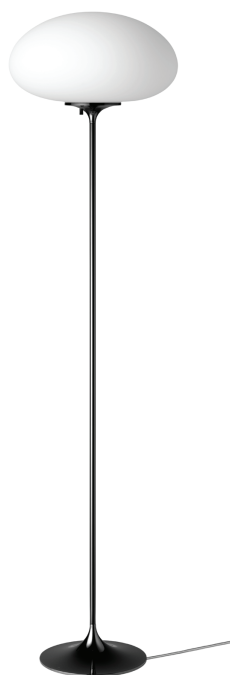

## Stemlite Floor Lamp - H150

Designed by Bill Curry - 1962

---

---

<b>ITEM NUMBER</b>	Stemlite Floor Lamp - H150, EU (Black Chrome)	10090945
	Stemlite Floor Lamp - H150, EU (Pebble Grey)	10090946
	Stemlite Floor Lamp - H150, EU (Black Red)	10090948

### DESCRIPTION

The Stemlite (1962) was the first 'total look' lamp, a pioneering new typology conceived by American Designer Bill Curry, which replaced the traditional base-plus-shade form with a single self-contained unit comprising interchangeable modules. His debut design, the much-emulated Stemlite, was named "most influential lamp of the year" by Industrial Design Magazine in 1965, used on the set of the original Star Trek TV series, and remained in production until 1977. Now remastered by GUBI after almost half a century, the new collection comprises two table lamps, two floor lamps and a new pendant – a simple inversion of the original design – in a contemporary yet authentic color palette.

Today's Stemlite remains true to Curry's designs, comprising three of the original heights: two table heights, one of which was originally conceived as a floor lamp and the original floor lamp height. A second, taller floor lamp has been added and a pendant light has been engineered by simply flipping the original design upside-down. A counterweight has been hidden in the negative space created by the geometry of the foot of the upright lamps to meet contemporary safety requirements regarding stability and versions of the floor and pendant lights with new larger globes are also available.

### SHADE

Frosted Glass